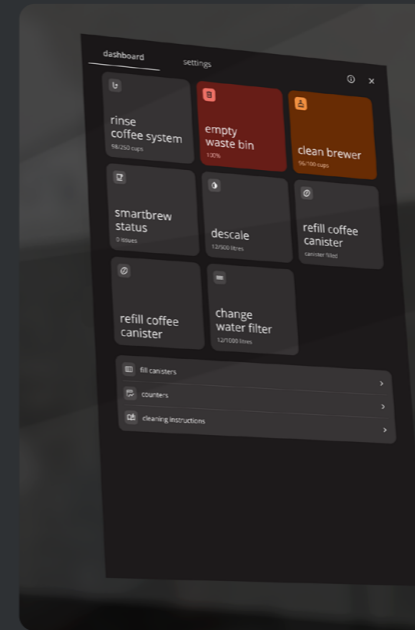

ESPRECIOUS

Features & Benefits

12" Touchscreen

The large touchscreen offers an extended selection of beverages. With its intuitive, user-friendly interface, (self) serving has never been quicker and easier.

Personalization

Express your brand and make your machine truly yours. Implement your branding, whether it is a branded wallpaper, your brand colors or your company logo. The Espreccious will fit right in your office.

Infotainment

Interact with your customers or staff by displaying advertisements or corporate videos while your Espreccious is idle or dispensing.

Daily maintenance

Plan your preventative maintenance, as the Espreccious gives you feedback ahead of time, on time, without disturbing or interrupting the coffee consumer. All in order to keep your Espreccious running smoothly, delivering an excellent coffee experience and maintaining the coffee quality you deserve.

Our Bravilor Bonamat Grinder

The Espreccious is fitted with the all new Bravilor Bonamat grinder. This patented grinder is extremely quiet and fast with low heat input. The steel grinder discs ensure the grind of the very first kilograms of coffee is just as constant as the next. While the renewed grinder outlet allows for an improved flow of coffee ground into the brew chamber.