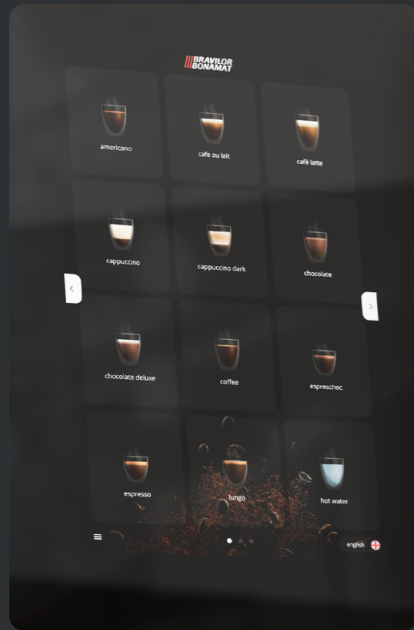

Quick and easy installation

SmartBrew assists you while programming your recipes

Anyone can be a barista

SmartBarista refines any recipe to your taste

Relentless consistency

The Bravilor Bonamat grinder ensures a stable yield per grind

Whatever your clientele

Customers expect a convenient and above all, outstanding coffee experience. You can rely on the all new Esprecious to serve even the most demanding customer a perfect coffee specialty. To either start their day, savor a special moment or close that high potential deal at work.

ESPRECIOUS

Features & Benefits

12" Touchscreen

The large touchscreen offers an extended selection of beverages. With its intuitive, user-friendly interface, (self) serving has never been quicker and easier.