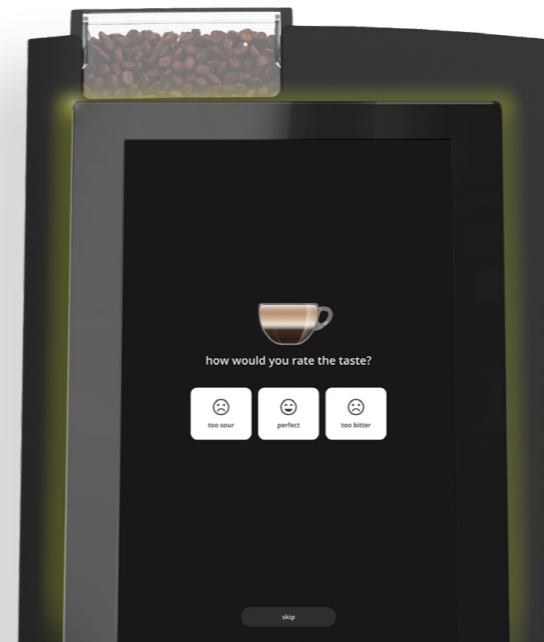

SMARTBARISTA

Optimise your coffee

Need subtle tweaks to your beverage, but you don't know exactly where to start? Give feedback to your Esprecious using SmartBarista and it will tweak your recipe for you, helping you create your perfect cup of coffee.