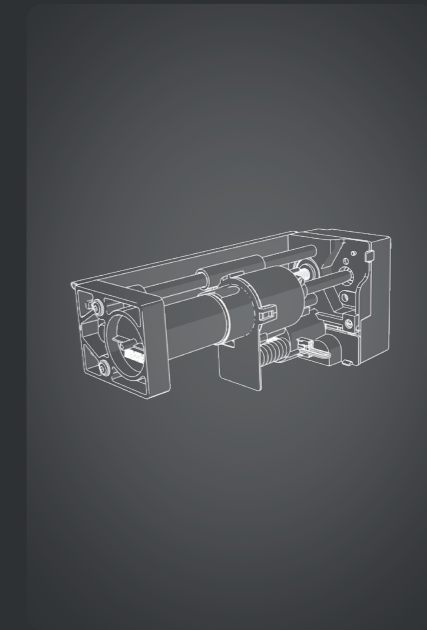

Horizontal Brewer

The unique Bravilor Bonamat horizontal brewer is renowned for its authentic espresso extraction. Making sure every cup of coffee offers your customer the best experience with aroma and taste of the highest quality. It is perfected to optimize coffee ground distribution in the brew chamber to get the best extraction from your bean.